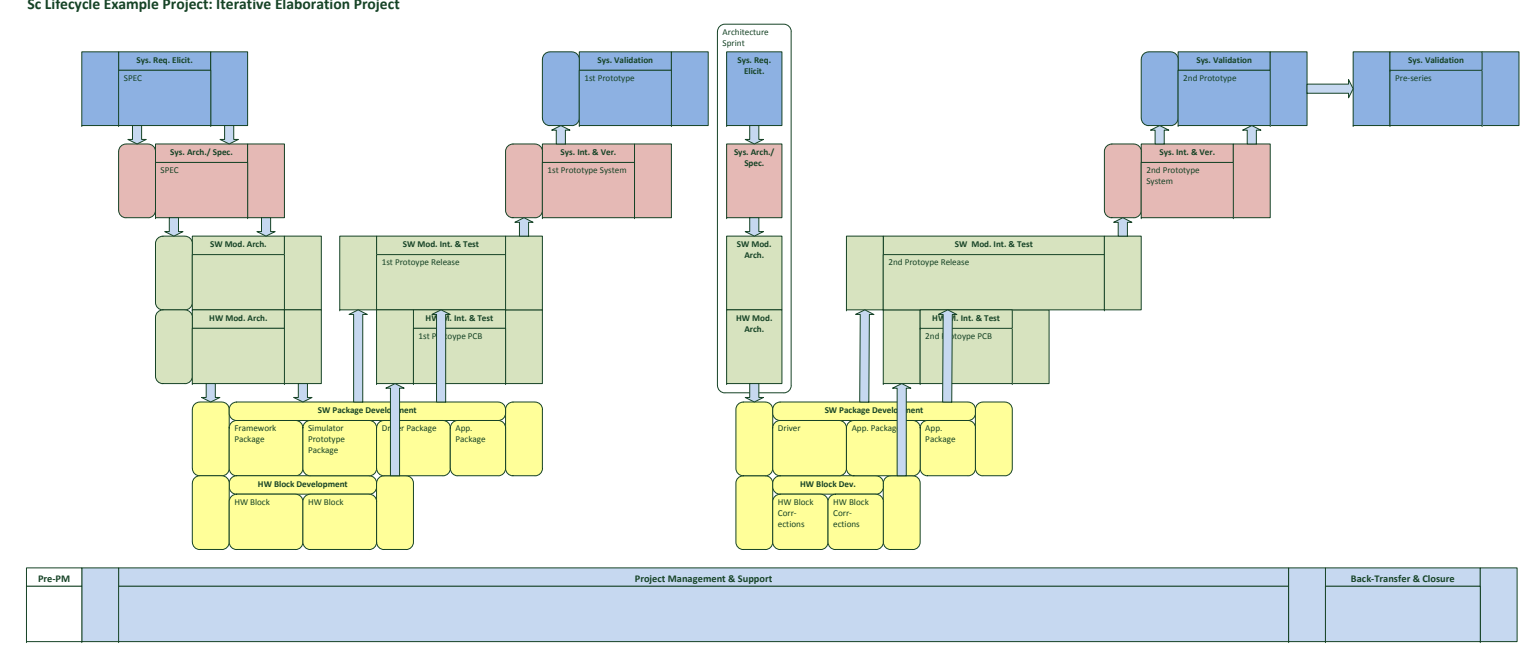

Sc Development Lifecycle Model

Sc Lifecycle Example Project: Concurrent Project

Legend:

Start Gate: Stability & Risk Assessment	Phase Name	Stop Gate: Next Step
	Results: Artifacts	

Sc Lifecycle Example Project: Iterative Elaboration Project

Legend:

Start Gate: Stability & Risk Assessment	Phase Name	Stop Gate: Next Step
	Results: Artifacts	

Sc Lifecycle Example Project: V Project

TBD: 3rd party integration?

Legend:

Start Gate: Stability & Risk Assessment	Phase Name	Stop Gate: Next Step
	Results: Artifacts	