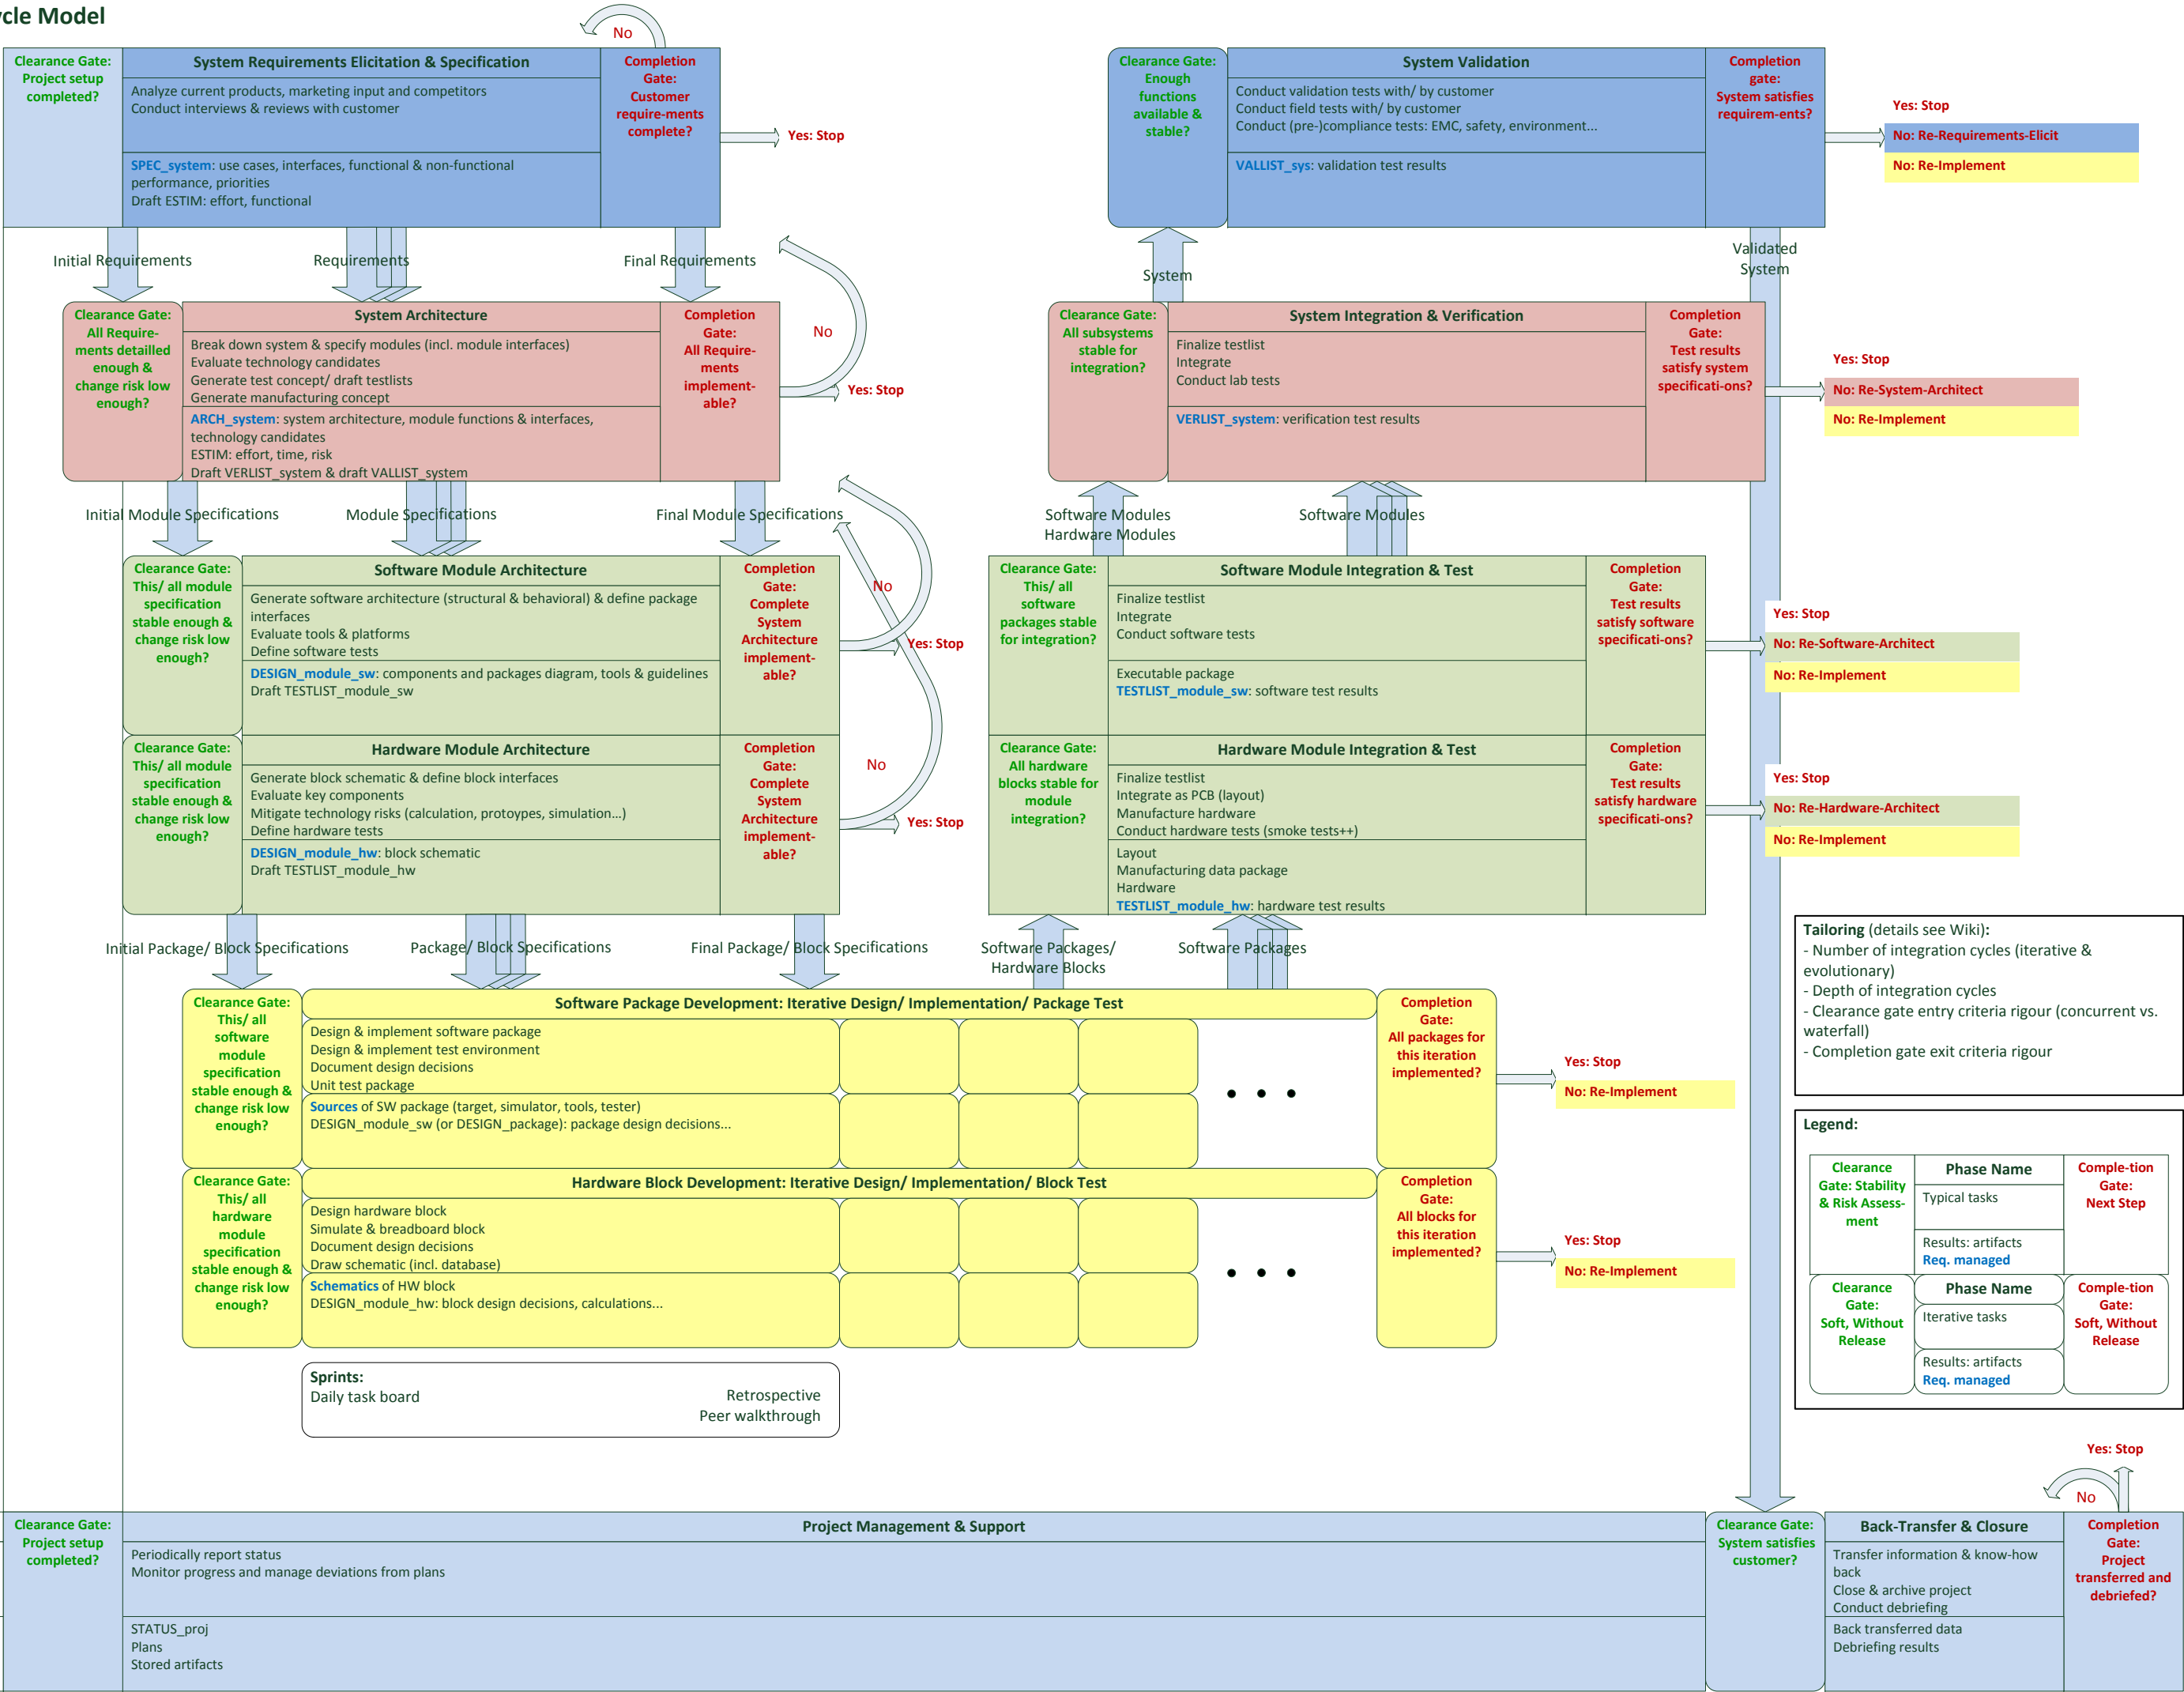

Sc Development Lifecycle Model

Sc Lifecycle Example Project: Concurrent Project

Legend:

Start Gate: Stability & Risk Assessment	Phase Name	Stop Gate: Next Step
	Results: Artifacts	

Sc Lifecycle Example Project: Iterative Elaboration Project

Legend:

Start Gate: Stability & Risk Assessment	Phase Name	Stop Gate: Next Step
	Results: Artifacts	

Sc Lifecycle Example Project: V Project

TBD: 3rd party integration?

Legend:

Start Gate: Stability & Risk Assessment	Phase Name	Stop Gate: Next Step
	Results: Artifacts	