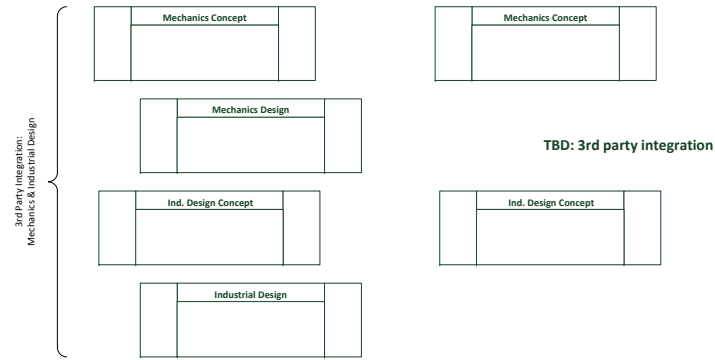

Sc Development Lifecycle Model

Sc Lifecycle Example Project: Concurrent Project

Legend:

Start Gate: Stability & Risk Assessment	Phase Name	Stop Gate: Next Step
	Results: Artifacts	

Sc Lifecycle Example Project: Iterative Elaboration Project

Legend:

Start Gate: Stability & Risk Assessment	Phase Name	Stop Gate: Next Step
	Results: Artifacts	

Sc Lifecycle Example Project: V Project

TBD: 3rd party integration?

Legend:

Start Gate: Stability & Risk Assessment	Phase Name	Stop Gate: Next Step
	Results: Artifacts	