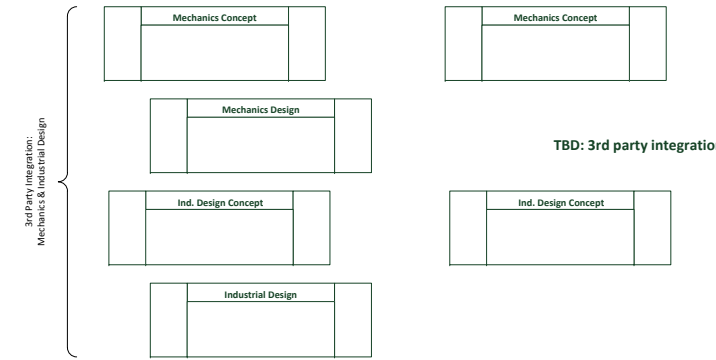

Sc Development Lifecycle Model

Sc Lifecycle Example Project: Concurrent Project

Legend:

Start Gate: Stability & Risk Assessment	Phase Name	Stop Gate: Next Step
	Results: Artifacts	

Sc Lifecycle Example Project: Iterative Elaboration Project

Legend:

Start Gate: Stability & Risk Assessment	Phase Name	Stop Gate: Next Step
	Results: Artifacts	

Sc Lifecycle Example Project: V Project

TBD: 3rd party integration?

Legend:

Start Gate: Stability & Risk Assessment	Phase Name	Stop Gate: Next Step
	Results: Artifacts	