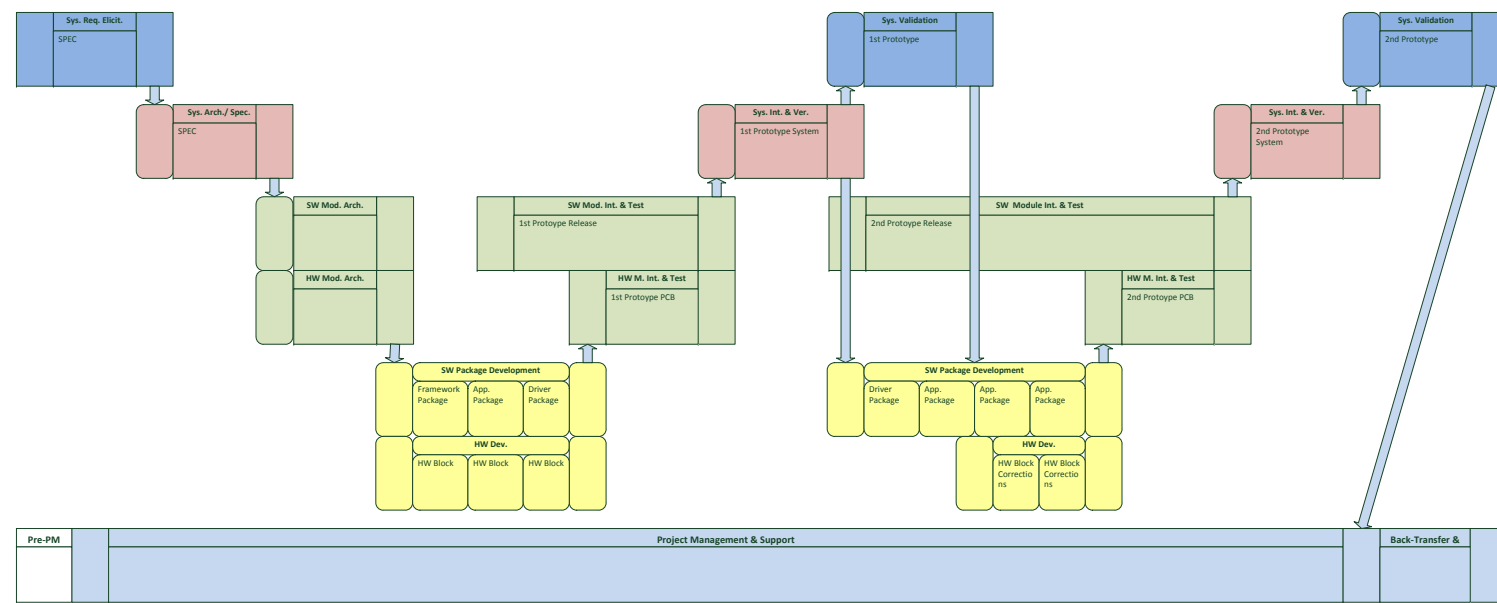

Sc Development Lifecycle Model

Sc Lifecycle Example Project: Concurrent Project

Legend:

Start Gate: Stability & Risk Assessment	Phase Name	Stop Gate: Next Step
	Results: Artifacts	

Sc Lifecycle Example Project: Iterative Elaboration Project

Legend:

Start Gate: Stability & Risk Assessment	Phase Name	Stop Gate: Next Step
	Results: Artifacts	

Sc Lifecycle Example Project: V Project

TBD: 3rd party integration?

Legend:

Start Gate: Stability & Risk Assessment	Phase Name	Stop Gate: Next Step
	Results: Artifacts	