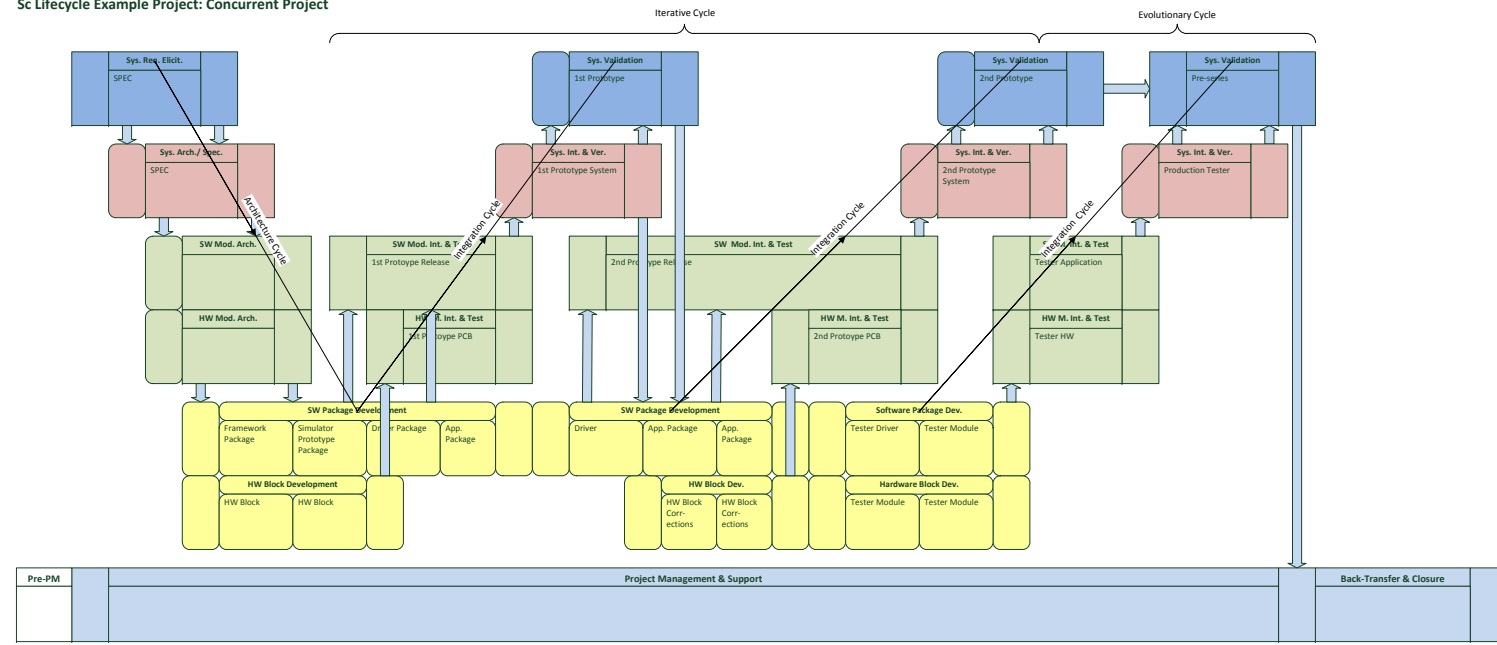

Sc Development Lifecycle Model

Sc Lifecycle Example Project: Concurrent Project

Legend:

Start Gate: Stability & Risk Assessment	Phase Name	Stop Gate: Next Step
	Results: Artifacts	

Sc Lifecycle Example Project: Iterative Elaboration Project

Legend:

Start Gate: Stability & Risk Assessment	Phase Name	Stop Gate: Next Step
	Results: Artifacts	

Sc Lifecycle Example Project: V Project

TBD: 3rd party integration?

Legend:

Start Gate: Stability & Risk Assessment	Phase Name	Stop Gate: Next Step
	Results: Artifacts	